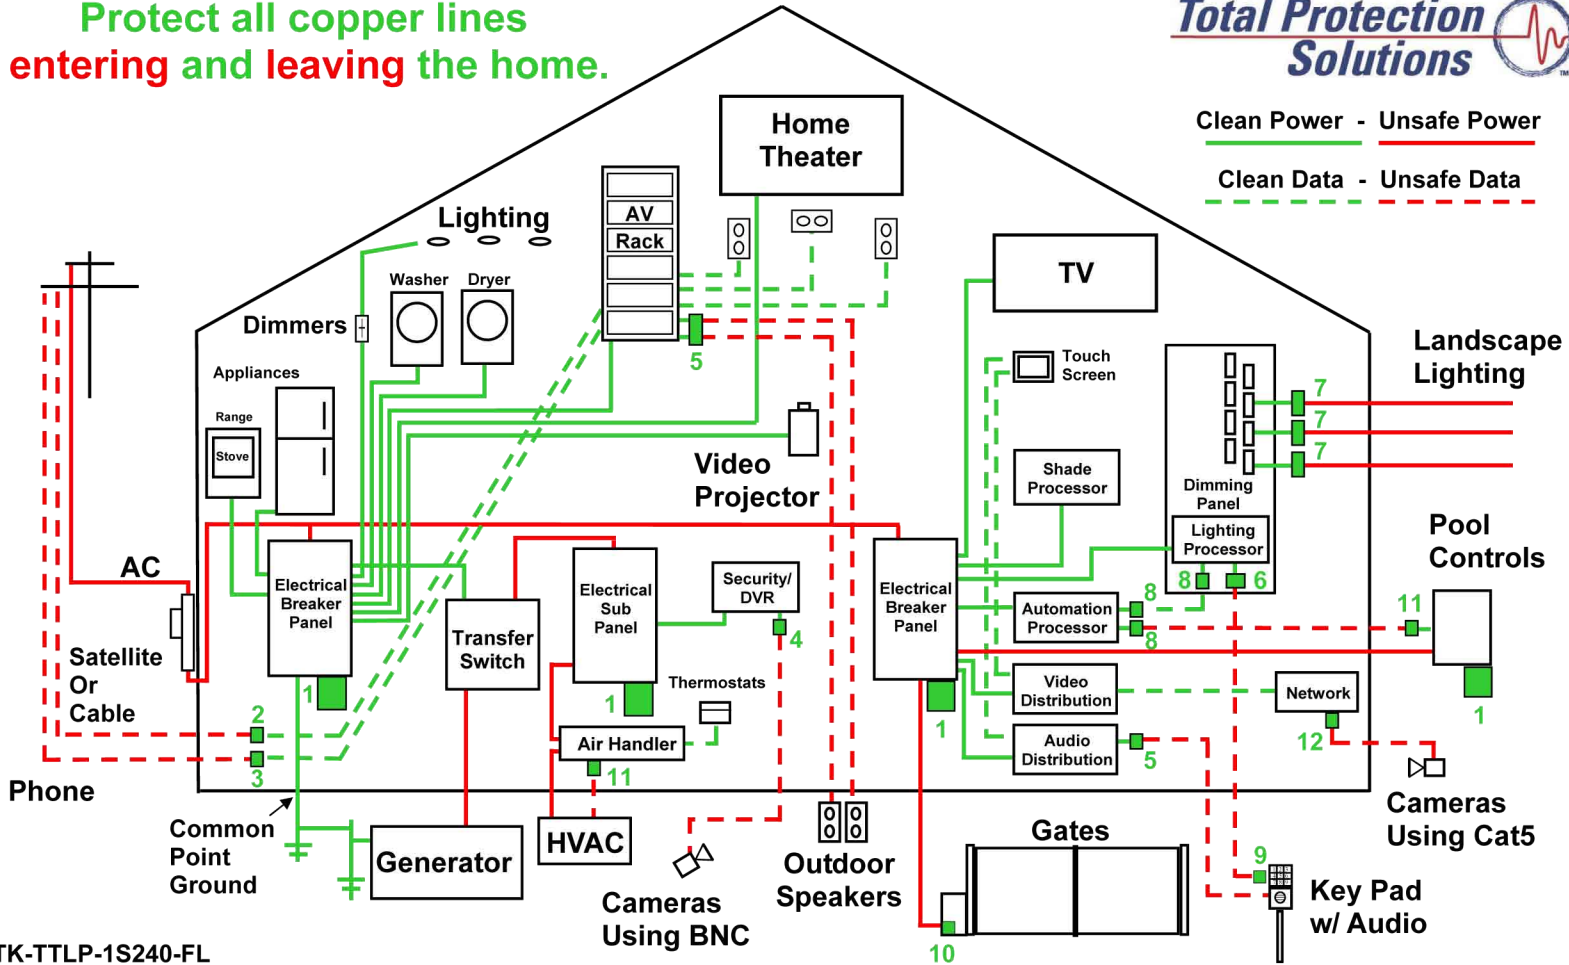

Protect all copper lines entering and leaving the home.

Clean Power - Unsafe Power

Clean Data - Unsafe Data

TK-TTLP-1S240-FL

- | | | | | | | | | | | | |
|--|---|---|---|---|---|---|--|---|---|---|---|
| 1 | 2 | 3 | 4 | 5 | 6 | 7 | 8 | 9 | 10 | 11 | 12 |
|  | TK-CT2-SAT2 or TK-CT2-CABLE | TK-CT2-PHONE | TK-CT2-CAM-BNC | TK-CT2-AmpPro | TK-CT2-LIT24 | TK-LT120-20A-DIN2 | TK-CT2-DB9 | TK-CT2-24LIT4 | TK-RK080S-1S240-L | TK-CT2-24SLP4 | TK-CT2-CAT5e-POE |
| |  |  |  |  |  |  |  |  |  |  |  |